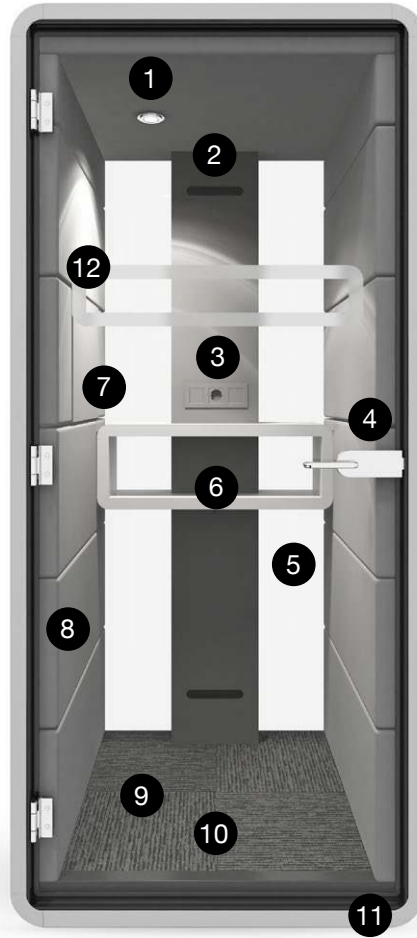

■ Hush Phone is a perfect place for:

Private videoconferences

Trade negotiations

Confidential telephone conversations

■ We thought about everything

Compact

Hush Phone occupies only 1 square meter – the small dimensions and weight allow it to be set or adjusted to the current needs of any organisation.

Functional

Equipped with lighting, a ventilation system, a folding laptop table, and 230V & USB sockets.

Comfortable to use

Thanks to the armrest, a movement sensor which activates the lighting and ventilation, and a rear wall made of glass, the Hush Phone provides an excellent user experience.

Easy adaptable

The thoughtful design and configuration options mean that the Hush Phone can be easily integrated into any office space.

Technical features

- 1 Led ceiling light run by motion sensor
- 2 Active ventilation run by motion sensor
- 3 Power module (single power, double USB)
- 4 Toughened acoustic glass door with handle
- 5 Glazed rear wall with stylish central panel design
- 6 Ergonomic shelf / storage
- 7 Fold-away oak veneer laptop table
- 8 Acoustic lined fabric panels
- 9 Integral carpeted floor
- 10 Optional floor mounted stool
- 11 Leveling feet
- 12 Anti-collision door manifestation

- +  compact height of 2200 mm
-  excellent sound absorption
-  strong frame construction

Dimensions (mm)

W: 1000 D: 900 H: 2200

Colour Finishes

■ Carcass finishes

ABB

AGC

■ Interior finishes